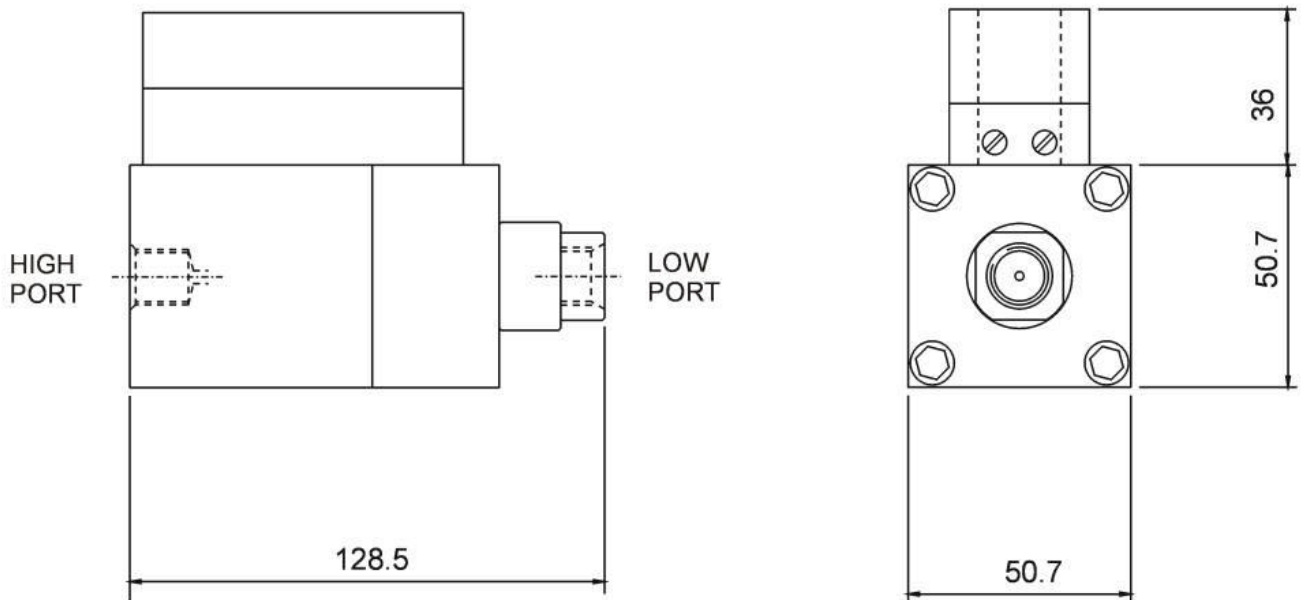

# SWITCH, SMALL CONVOLUTED DIAPHRAGM INST. (300 DGC)

## WITH TERMINAL STRIP

## WITH DIN PLUG