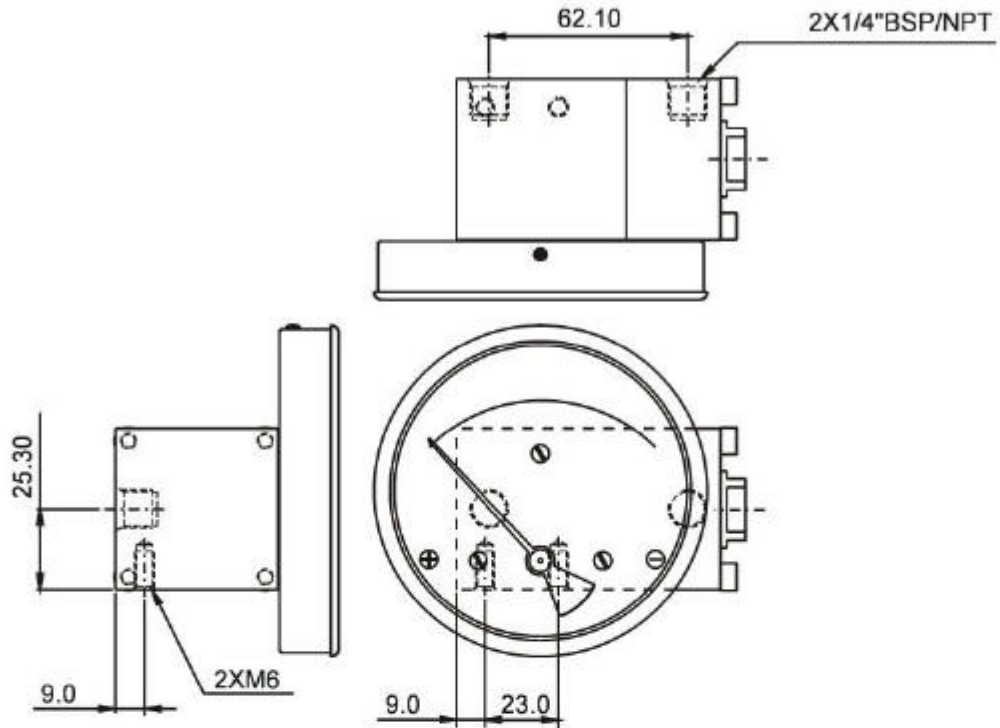

# PORTING DETAILS, SMALL CONVOLUTED DIAPHRAGM INST. (300 DGC)

## BACK PORTING

## BOTTOM PORTING

**NOTE :** 2XM6 MOUNTING HOLES PROVIDED ON REQUEST.