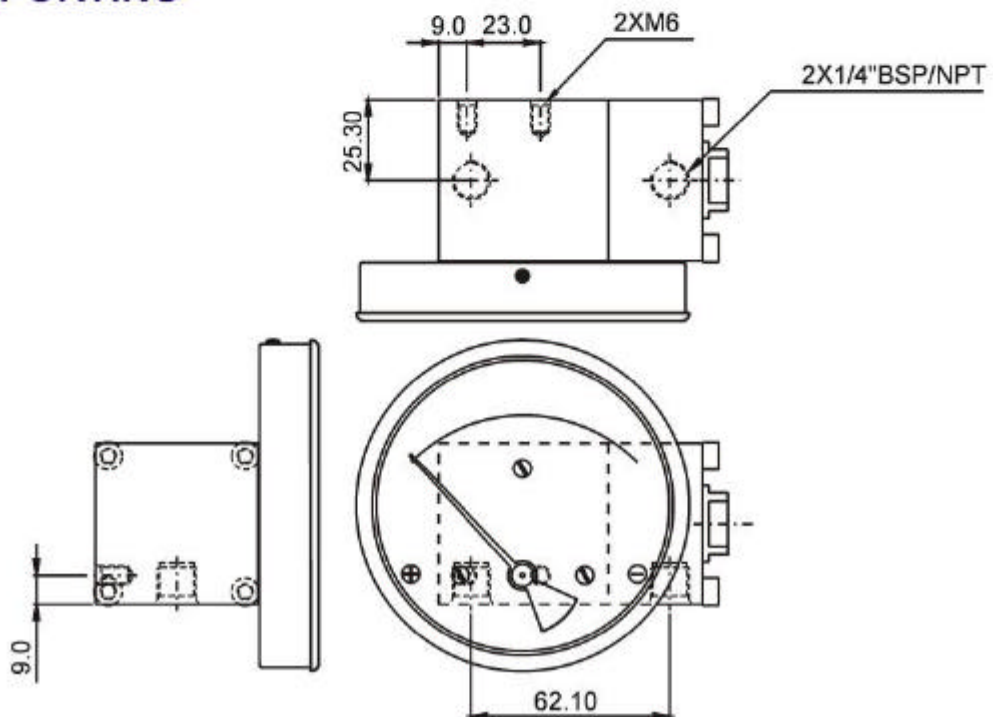

# PORTING DETAILS, SMALL CONVOLUTED DIAPHRAGM INST. (300 DGC)

## BACK PORTING

## BOTTOM PORTING

**NOTE :** 2XM6 MOUNTING HOLES PROVIDED ON REQUEST.