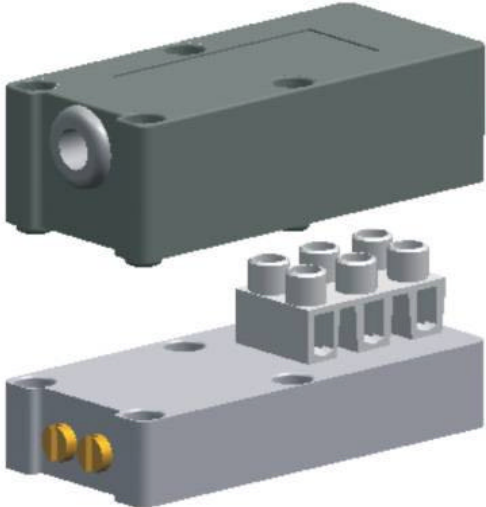

**SWITCH COVER COMBINATIONS,
ROLLING DIAPHRAGM INSTRUMENTS (200 DGR),
LARGE CONVOLUTED DIAPHRAGM INSTRUMENTS (200 DGC),
SMALL CONVOLUTED DIAPHRAGM INSTRUMENTS (300 DGC)**

Terminal Strip

DIN plug