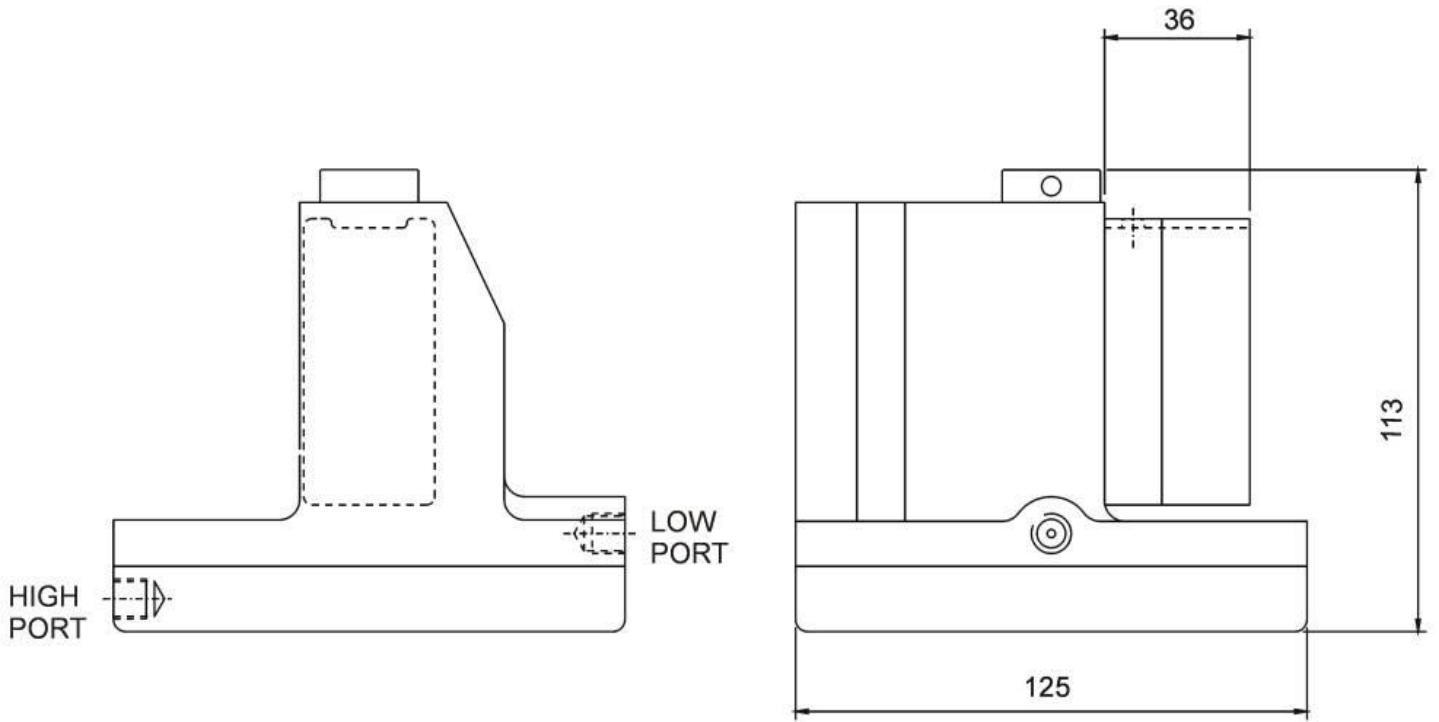

SWITCH, LARGE CONVOLUTED DIAPHRAGM INST. (200 DGC)

WITH TERMINAL STRIP

WITH DIN PLUG